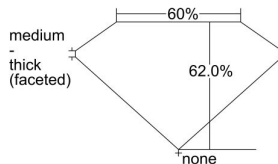

GIA®

FACSIMILE

GIA REPORT 6485458435

Verify this report at GIA.edu

GIA NATURAL DIAMOND DOSSIER®

January 31, 2024
GIA Report Number **6485458435**
Shape and Cutting Style ..... **Oval Brilliant**
Measurements ..... **6.60 x 4.82 x 2.99 mm**

GRADING RESULTS

Carat Weight ..... **0.59 carat**
Color Grade ..... **E**
Clarity Grade **VS1**

ADDITIONAL GRADING INFORMATION

Polish ..... **Excellent**
Symmetry ..... **Very Good**
Fluorescence ..... **None**
Clarity Characteristics ..... **Feather, Cloud, Pinpoint**
Inscription(s): **GIA 6485458435**

PROPORTIONS

Profile not to actual proportions

GRADING SCALES

GIA COLOR SCALE		GIA CLARITY SCALE			
COLORLESS	D	VERY VERY SLIGHTLY INCLUDED	FLAWLESS		
	E		INTERNALLY FLAWLESS		
	F		VS₁		
	NEAR COLORLESS	G	VERY SLIGHTLY INCLUDED	VS₂	
		H		VS₁	
		FAINT	I	SLIGHTLY INCLUDED	VS₂
			J		SI₁
	K		SI₂		
	VERT LIGHT		L	INCLUDED	I₁
			M		I₂
N			I₃		
LIGHT		O			
		P			
		Q			
	R				
	S				
	T				
	U				
	V				
	W				
	X				
	Y				
	Z