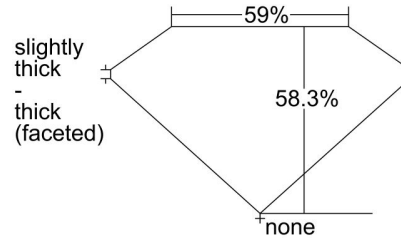

GIA NATURAL DIAMOND GRADING REPORT

February 06, 2024  
 GIA Report Number ..... 6485477271  
 Shape and Cutting Style ..... Heart Brilliant  
 Measurements ..... 8.74 x 10.72 x 6.25 mm

GRADING RESULTS

Carat Weight ..... 3.52 carat  
 Color Grade ..... E  
 Clarity Grade ..... SI1

ADDITIONAL GRADING INFORMATION

Polish ..... Excellent  
 Symmetry ..... Excellent  
 Fluorescence ..... Faint  
 Inscription(s): GIA 6485477271  
**Comments:** Pinpoints are not shown.

PROPORTIONS

Profile not to actual proportions

CLARITY CHARACTERISTICS

KEY TO SYMBOLS\*

- Crystal
- ~ Feather
- ∖ Needle

\* Red symbols denote internal characteristics (inclusions). Green or black symbols denote external characteristics (blemishes). Diagram is an approximate representation of the diamond, and symbols shown indicate type, position, and approximate size of clarity characteristics. All clarity characteristics may not be shown. Details of finish are not shown.