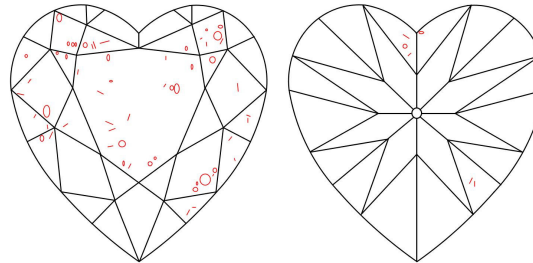

GIA NATURAL DIAMOND GRADING REPORT

February 06, 2024  
 GIA Report Number ..... 6485477271  
 Shape and Cutting Style ..... Heart Brilliant  
 Measurements ..... 8.74 x 10.72 x 6.25 mm

GRADING RESULTS

Carat Weight ..... 3.52 carat  
 Color Grade ..... E  
 Clarity Grade ..... SI1

ADDITIONAL GRADING INFORMATION

Polish ..... Excellent  
 Symmetry ..... Excellent  
 Fluorescence ..... Faint  
 Inscription(s): GIA 6485477271  
**Comments:** Pinpoints are not shown.

PROPORTIONS

Profile not to actual proportions

CLARITY CHARACTERISTICS

KEY TO SYMBOLS\*

- Crystal
- ~ Feather
- ∖ Needle

\* Red symbols denote internal characteristics (inclusions). Green or black symbols denote external characteristics (blemishes). Diagram is an approximate representation of the diamond, and symbols shown indicate type, position, and approximate size of clarity characteristics. All clarity characteristics may not be shown. Details of finish are not shown.