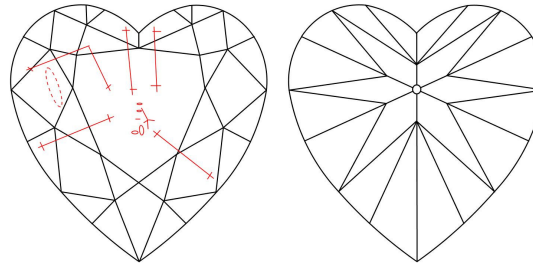

GIA NATURAL DIAMOND GRADING REPORT

February 07, 2024
 GIA Report Number 6485497073
 Shape and Cutting Style Heart Brilliant
 Measurements 7.31 x 8.25 x 4.76 mm

GRADING RESULTS

Carat Weight 1.73 carat
 Color Grade H
 Clarity Grade SI2

ADDITIONAL GRADING INFORMATION

Polish Excellent
 Symmetry Excellent
 Fluorescence None
 Inscription(s): GIA 6485497073

Comments: Additional twinning wisps, additional clouds, pinpoints and surface graining are not shown.

PROPORTIONS

Profile not to actual proportions

CLARITY CHARACTERISTICS

KEY TO SYMBOLS*

-  Twinning Wisp
-  Feather
-  Crystal
-  Cloud
-  Needle

* Red symbols denote internal characteristics (inclusions). Green or black symbols denote external characteristics (blemishes). Diagram is an approximate representation of the diamond, and symbols shown indicate type, position, and approximate size of clarity characteristics. All clarity characteristics may not be shown. Details of finish are not shown.