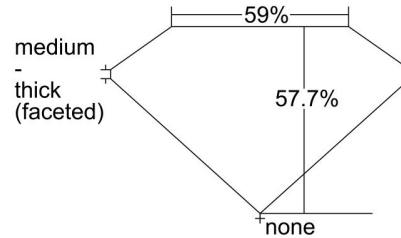

GIA NATURAL DIAMOND GRADING REPORT

February 07, 2024
 GIA Report Number 6485497073
 Shape and Cutting Style Heart Brilliant
 Measurements 7.31 x 8.25 x 4.76 mm

GRADING RESULTS

Carat Weight 1.73 carat
 Color Grade H
 Clarity Grade SI2

PROPORTIONS

Profile not to actual proportions

CLARITY CHARACTERISTICS

KEY TO SYMBOLS*

-  Twinning Wisp
-  Feather
-  Crystal
-  Cloud
-  Needle

* Red symbols denote internal characteristics (inclusions). Green or black symbols denote external characteristics (blemishes). Diagram is an approximate representation of the diamond, and symbols shown indicate type, position, and approximate size of clarity characteristics. All clarity characteristics may not be shown. Details of finish are not shown.