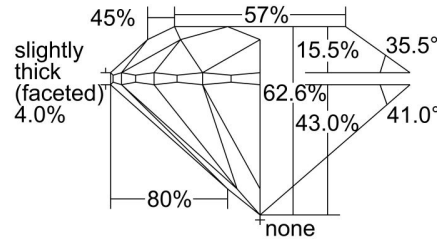

GIA NATURAL DIAMOND GRADING REPORT

February 08, 2024
 GIA Report Number 6485514214
 Shape and Cutting Style Round Brilliant
 Measurements 6.56 - 6.59 x 4.12 mm

GRADING RESULTS

Carat Weight 1.10 carat
 Color Grade K
 Clarity Grade VS1
 Cut Grade Excellent

ADDITIONAL GRADING INFORMATION

Polish Excellent
 Symmetry Excellent
 Fluorescence None
 Inscription(s): GIA 6485514214
Comments: Additional clouds are not shown.

PROPORTIONS

Profile to actual proportions

CLARITY CHARACTERISTICS

KEY TO SYMBOLS*

-  Cloud
-  Needle

* Red symbols denote internal characteristics (inclusions). Green or black symbols denote external characteristics (blemishes). Diagram is an approximate representation of the diamond, and symbols shown indicate type, position, and approximate size of clarity characteristics. All clarity characteristics may not be shown. Details of finish are not shown.