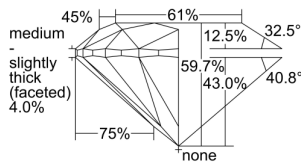

GIA®

FACSIMILE

GIA REPORT 6485522422

Verify this report at GIA.edu

GIA NATURAL DIAMOND DOSSIER®

February 08, 2024
GIA Report Number **6485522422**
Shape and Cutting Style ..... **Round Brilliant**
Measurements ..... **6.19 - 6.20 x 3.70 mm**

GRADING RESULTS

Carat Weight ..... **0.88 carat**
Color Grade ..... **K**
Clarity Grade **VS1**
Cut Grade ..... **Excellent**

ADDITIONAL GRADING INFORMATION

Polish ..... **Excellent**
Symmetry ..... **Excellent**
Fluorescence ..... **None**
Clarity Characteristics..... **Feather, Needle, Pinpoint**
Inscription(s): **GIA 6485522422**

PROPORTIONS

Profile to actual proportions

GRADING SCALES

GIA COLOR SCALE	GIA CLARITY SCALE	GIA CUT SCALE	
D	FLAWLESS	EXCELLENT	
E	INTERNALLY FLAWLESS		
F		VVS₁	VERY GOOD
G	VVS₂		
H	VS₁	GOOD	
I	VS₂		
J	SI₁	FAIR	
K	SI₂		
L	I₁	POOR	
M	I₂		
N	I₃		
O			
P			
Q			
R			
S			
T			
U			
V			
W			
X			
Y			
Z