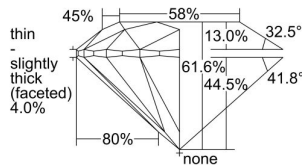

GIA®

FACSIMILE

GIA REPORT 6485524807

Verify this report at GIA.edu

GIA NATURAL DIAMOND DOSSIER®

February 08, 2024
GIA Report Number **6485524807**
Shape and Cutting Style ..... **Round Brilliant**
Measurements ..... **6.20 - 6.24 x 3.84 mm**

GRADING RESULTS

Carat Weight ..... **0.90 carat**
Color Grade ..... **L, Faint Brown**
Clarity Grade **VS1**
Cut Grade ..... **Excellent**

ADDITIONAL GRADING INFORMATION

Polish ..... **Excellent**
Symmetry ..... **Excellent**
Fluorescence ..... **Faint**
Clarity Characteristics..... **Feather, Pinpoint, Internal Graining**
Inscription(s): **GIA 6485524807**

PROPORTIONS

Profile to actual proportions

GRADING SCALES

GIA COLOR SCALE	GIA CLARITY SCALE	GIA CUT SCALE	
D	FLAWLESS	EXCELLENT	
E	INTERNALLY FLAWLESS		
F		VVS₁	VERY GOOD
G	VVS₂		
H	VS₁	GOOD	
I	VS₂		
J	SI₁	FAIR	
K	SI₂		
L	I₁	POOR	
M	I₂		
N	I₃		
O			
P			
Q			
R			
S			
T			
U			
V			
W			
X			
Y			
Z