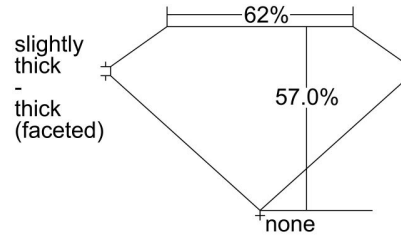

GIA NATURAL DIAMOND GRADING REPORT

February 12, 2024
 GIA Report Number 6485539535
 Shape and Cutting Style Pear Brilliant
 Measurements 10.61 x 6.47 x 3.69 mm

GRADING RESULTS

Carat Weight 1.50 carat
 Color Grade I
 Clarity Grade SI1

ADDITIONAL GRADING INFORMATION

Polish Excellent
 Symmetry Very Good
 Fluorescence None
 Inscription(s): GIA 6485539535

Comments: Additional clouds are not shown. Pinpoints are not shown.

PROPORTIONS

Profile not to actual proportions

CLARITY CHARACTERISTICS

KEY TO SYMBOLS*

- Crystal
- ⊗ Cloud
- ∖ Needle

* Red symbols denote internal characteristics (inclusions). Green or black symbols denote external characteristics (blemishes). Diagram is an approximate representation of the diamond, and symbols shown indicate type, position, and approximate size of clarity characteristics. All clarity characteristics may not be shown. Details of finish are not shown.