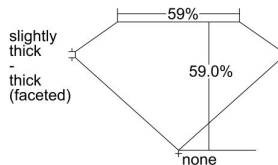

GIA®

FACSIMILE

GIA REPORT 6485539841

Verify this report at GIA.edu

GIA NATURAL DIAMOND DOSSIER®

February 12, 2024
GIA Report Number 6485539841
Shape and Cutting Style ..... Heart Brilliant
Measurements ..... 4.51 x 5.04 x 2.97 mm

GRADING RESULTS

Carat Weight ..... 0.40 carat
Color Grade ..... G
Clarity Grade VVS2

ADDITIONAL GRADING INFORMATION

Polish ..... Excellent
Symmetry ..... Excellent
Fluorescence ..... Faint
Clarity Characteristics ..... Pinpoint, Feather
Inscription(s): GIA 6485539841

PROPORTIONS

Profile not to actual proportions

GRADING SCALES

GIA COLOR SCALE		GIA CLARITY SCALE		
NEAR COLORLESS	D	VERY VERY SLIGHTLY INCLUDED	FLAWLESS	
	E		INTERNALLY FLAWLESS	
	F	VERY SLIGHTLY INCLUDED	VVS₁	
	G		VVS₂	
	H		VS₁	
	FAINT	I	SLIGHTLY INCLUDED	VS₂
		J		SI₁
		K	INCLUDED	SI₂
		L		I₁
		M		I₂
LIGHT		N	INCLUDED	I₃
		O		
		P		
	Q			
	R			
	S