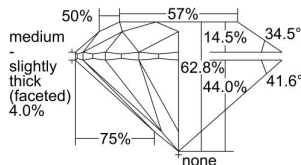

GIA®

FACSIMILE

GIA REPORT 6485584133

Verify this report at GIA.edu

GIA NATURAL DIAMOND DOSSIER®

February 15, 2024
GIA Report Number **6485584133**
Shape and Cutting Style ..... **Round Brilliant**
Measurements ..... **5.90 - 5.94 x 3.72 mm**

GRADING RESULTS

Carat Weight ..... **0.80 carat**
Color Grade ..... **K**
Clarity Grade **S11**
Cut Grade ..... **Excellent**

ADDITIONAL GRADING INFORMATION

Polish ..... **Excellent**
Symmetry ..... **Excellent**
Fluorescence ..... **None**
Clarity Characteristics..... **Crystal, Feather**
Inscription(s): **GIA 6485584133**

PROPORTIONS

Profile to actual proportions

GRADING SCALES

GIA COLOR SCALE	GIA CLARITY SCALE	GIA CUT SCALE	
D	FLAWLESS	EXCELLENT	
E	INTERNALLY FLAWLESS		
F		VVS₁	VERY GOOD
G	VVS₂		
H	VS₁	GOOD	
I	VS₂		
J	S1₁	FAIR	
K	S1₂		
L	I₁	POOR	
M	I₂		
N	I₃		
O			
P			
Q			
R			
S			
T			
U			
V			
W			
X			
Y			
Z