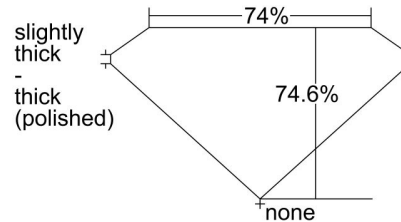

GIA NATURAL DIAMOND GRADING REPORT

February 16, 2024
GIA Report Number 6485585561
Shape and Cutting Style Square Modified Brilliant
Measurements 5.70 x 5.70 x 4.25 mm

GRADING RESULTS

Carat Weight 1.20 carat
Color Grade E
Clarity Grade SI1

ADDITIONAL GRADING INFORMATION

Polish Very Good
Symmetry Excellent
Fluorescence None
Inscription(s): GIA 6485585561

Comments: Additional clouds are not shown. Pinpoints are not shown.

PROPORTIONS

Profile not to actual proportions

CLARITY CHARACTERISTICS

KEY TO SYMBOLS*

- Cloud
- Feather

* Red symbols denote internal characteristics (inclusions). Green or black symbols denote external characteristics (blemishes). Diagram is an approximate representation of the diamond, and symbols shown indicate type, position, and approximate size of clarity characteristics. All clarity characteristics may not be shown. Details of finish are not shown.