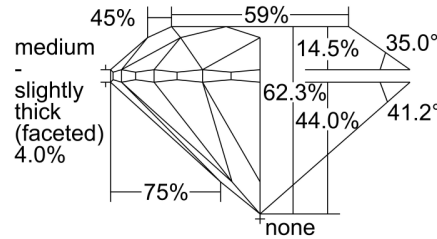

GIA REPORT
6485608368

Verify this report at GIA.edu

FACSIMILE

This is a digital representation of the original GIA Report. This representation might not be accepted in lieu of the original GIA Report in certain circumstances. The original GIA Report includes certain security features which are not reproducible on this facsimile.

GIA NATURAL DIAMOND GRADING REPORT

February 20, 2024
GIA Report Number 6485608368
Shape and Cutting Style ..... Round Brilliant
Measurements ..... 7.87 - 7.91 x 4.92 mm

GRADING RESULTS

Carat Weight ..... 1.90 carat
Color Grade I
Clarity Grade VS1
Cut Grade ..... Excellent

ADDITIONAL GRADING INFORMATION

Polish ..... Excellent
Symmetry ..... Excellent
Fluorescence ..... None
Inscription(s): GIA 6485608368
Comments: Additional clouds are not shown.

PROPORTIONS

Profile to actual proportions