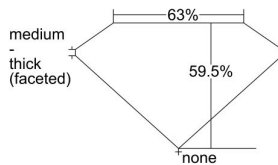

GIA®

FACSIMILE

GIA REPORT 6485618934

Verify this report at GIA.edu

GIA NATURAL DIAMOND DOSSIER®

February 20, 2024
GIA Report Number **6485618934**
Shape and Cutting Style ..... **Heart Brilliant**
Measurements ..... **4.60 x 5.47 x 3.25 mm**

GRADING RESULTS

Carat Weight ..... **0.50 carat**
Color Grade ..... **D**
Clarity Grade **VS2**

ADDITIONAL GRADING INFORMATION

Polish ..... **Excellent**
Symmetry ..... **Excellent**
Fluorescence ..... **None**
Clarity Characteristics ..... **Crystal, Feather**
Inscription(s): **GIA 6485618934**

PROPORTIONS

Profile not to actual proportions

GRADING SCALES

GIA COLOR SCALE		GIA CLARITY SCALE			
COLORLESS	D	VERY VERY SLIGHTLY INCLUDED	FLAWLESS		
	E		INTERNALLY FLAWLESS		
	F	VERY SLIGHTLY INCLUDED	VS₁		
	G		VS₂		
	H		VS₁		
	NEAR COLORLESS	I	SLIGHTLY INCLUDED	VS₂	
		J		SI₁	
		FAINT	K	INCLUDED	SI₂
			L		I₁
			M		I₂
VERT LIGHT	N	INCLUDED	I₃		
	O				
	P				
	Q				
	R				
LIGHT	S				
	T				
	U				
	V				
	W				
	Z