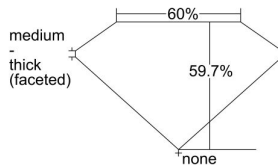

GIA®

FACSIMILE

GIA REPORT 6485639319

Verify this report at GIA.edu

GIA NATURAL DIAMOND DOSSIER®

February 22, 2024
GIA Report Number 6485639319
Shape and Cutting Style ..... Heart Brilliant
Measurements ..... 5.26 x 6.05 x 3.61 mm

GRADING RESULTS

Carat Weight ..... 0.66 carat
Color Grade ..... G
Clarity Grade SI1

ADDITIONAL GRADING INFORMATION

Polish ..... Excellent
Symmetry ..... Excellent
Fluorescence ..... None
Clarity Characteristics ..... Crystal, Feather
Inscription(s): GIA 6485639319

PROPORTIONS

Profile not to actual proportions

GRADING SCALES

GIA COLOR SCALE		GIA CLARITY SCALE			
COLORLESS	D	VERY VERY SLIGHTLY INCLUDED	FLAWLESS		
	E		INTERNALLY FLAWLESS		
	F	VERY SLIGHTLY INCLUDED	VVS₁		
	G		VVS₂		
	H		VS₁		
	NEAR COLORLESS	I	SLIGHTLY INCLUDED	VS₂	
		J		SI₁	
		FAINT	K	INCLUDED	SI₂
			L		I₁
			M		I₂
VERT LIGHT	N	INCLUDED	I₃		
	O				
	P				
	Q				
	R				
	S				
	T				
LIGHT	U				
	V				
	W				
	X				
Y					
Z