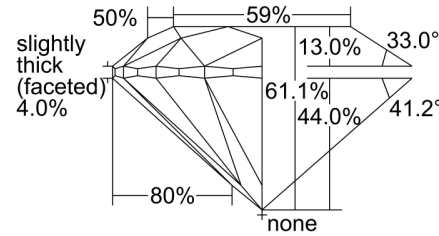

GIA NATURAL DIAMOND GRADING REPORT

March 05, 2024

 GIA Report Number **6485663683**

 Shape and Cutting Style **Round Brilliant**

 Measurements **6.94 - 6.99 x 4.25 mm**
GRADING RESULTS

 Carat Weight **1.27 carat**

 Color Grade **G**

 Clarity Grade **VVS2**

 Cut Grade **Excellent**
ADDITIONAL GRADING INFORMATION

 Polish **Excellent**

 Symmetry **Excellent**

 Fluorescence **None**

 Inscription(s): **GIA 6485663683**
Comments: Clouds are not shown. Surface graining is not shown.

PROPORTIONS

Profile to actual proportions

CLARITY CHARACTERISTICS

KEY TO SYMBOLS*
 **Needle**
GRADING SCALES
**GIA
COLOR
SCALE**

COLOURLESS	D
	E
	F
	G
	H
NEAR COLOURLESS	I
	J
	K
FANT	L
	M
	N
VERY LIGHT	O
	P
	Q
	R
	S
	T
	U
LIGHT	V
	W
	X
	Y
	Z

**GIA
CLARITY
SCALE**

VERY VERY SLIGHTLY INCLUDED	FLAWLESS
	INTERNALLY FLAWLESS
	VVS ₁
VERY VERY SLIGHTLY INCLUDED	VVS ₂
	VS ₁
VERY SLIGHTLY INCLUDED	VS ₂
	SI ₁
SLIGHTLY INCLUDED	SI ₂
	I ₁
INCLUDED	I ₂
	I ₃