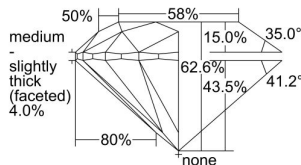

GIA®

FACSIMILE

GIA REPORT 6485709878

Verify this report at GIA.edu

GIA NATURAL DIAMOND DOSSIER®

March 01, 2024
GIA Report Number **6485709878**
Shape and Cutting Style ..... **Round Brilliant**
Measurements ..... **4.25 - 4.28 x 2.67 mm**

GRADING RESULTS

Carat Weight ..... **0.30 carat**
Color Grade ..... **I**
Clarity Grade **VS1**
Cut Grade ..... **Excellent**

ADDITIONAL GRADING INFORMATION

Polish ..... **Excellent**
Symmetry ..... **Very Good**
Fluorescence ..... **None**
Clarity Characteristics ..... **Cloud, Pinpoint**
Inscription(s): **GIA 6485709878**

PROPORTIONS

Profile to actual proportions

GRADING SCALES

GIA COLOR SCALE	GIA CLARITY SCALE	GIA CUT SCALE	
D	FLAWLESS	EXCELLENT	
E	INTERNALLY FLAWLESS		
F		VVS₁	VERY GOOD
G	VVS₂		
H	VS₁	GOOD	
I	VS₂		
J	SI₁	FAIR	
K	SI₂		
L	I₁	POOR	
M	I₂		
N	I₃		
O			
P			
Q			
R			
S			
T			
U			
V			
W			
X			
Y			
Z