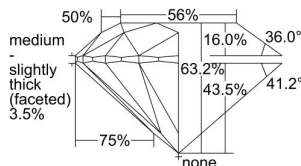

GIA®

FACSIMILE

GIA REPORT 6485719916

Verify this report at GIA.edu

GIA NATURAL DIAMOND DOSSIER®

March 04, 2024
GIA Report Number **6485719916**
Shape and Cutting Style ..... **Round Brilliant**
Measurements ..... **4.25 - 4.28 x 2.69 mm**

GRADING RESULTS

Carat Weight ..... **0.30 carat**
Color Grade ..... **I**
Clarity Grade **VS2**
Cut Grade ..... **Excellent**

ADDITIONAL GRADING INFORMATION

Polish ..... **Excellent**
Symmetry ..... **Excellent**
Fluorescence ..... **Strong Blue**
Clarity Characteristics..... **Cloud, Cavity, Crystal**
Inscription(s): **GIA 6485719916**

PROPORTIONS

Profile to actual proportions

GRADING SCALES

GIA COLOR SCALE	GIA CLARITY SCALE	GIA CUT SCALE
D	FLAWLESS	EXCELLENT
E	INTERNALLY FLAWLESS	
F	VVS₁	VERY GOOD
G		
H	VS₁	GOOD
I		
J	VS₂	FAIR
K		
L	SI₁	POOR
M		
N	I₁	
O		
P	I₂	
Q		
R	I₃	
S		
T		
U		
V		
W		
X		
Y		
Z