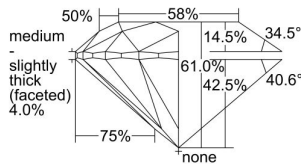

GIA®

FACSIMILE

GIA REPORT 6485748263

Verify this report at GIA.edu

GIA NATURAL DIAMOND DOSSIER®

March 05, 2024
GIA Report Number **6485748263**
Shape and Cutting Style ..... **Round Brilliant**
Measurements ..... **4.33 - 4.36 x 2.65 mm**

GRADING RESULTS

Carat Weight ..... **0.31 carat**
Color Grade ..... **I**
Clarity Grade **VS1**
Cut Grade ..... **Excellent**

ADDITIONAL GRADING INFORMATION

Polish ..... **Excellent**
Symmetry ..... **Excellent**
Fluorescence ..... **None**
Clarity Characteristics..... **Feather, Cloud, Pinpoint**
Inspection(s): **GIA 6485748263**

PROPORTIONS

Profile to actual proportions

GRADING SCALES

GIA COLOR SCALE	GIA CLARITY SCALE	GIA CUT SCALE	
D	FLAWLESS	EXCELLENT	
E	INTERNALLY FLAWLESS		
F		VVS₁	VERY GOOD
G	VVS₂		
H	VS₁	GOOD	
I	VS₂		
J	SI₁	FAIR	
K	SI₂		
L	I₁	POOR	
M	I₂		
N	I₃		
O			
P			
Q			
R			
S			
T			
U			
V			
W			
X			
Y			
Z