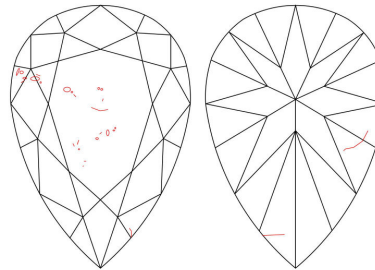

GIA NATURAL DIAMOND GRADING REPORT

March 06, 2024
 GIA Report Number 6485754732
 Shape and Cutting Style Pear Brilliant
 Measurements 8.73 x 5.55 x 3.47 mm

GRADING RESULTS

Carat Weight 1.01 carat
 Color Grade E
 Clarity Grade SI1

ADDITIONAL GRADING INFORMATION

Polish Excellent
 Symmetry Very Good
 Fluorescence Faint
 Inscription(s): GIA 6485754732

Comments: Clouds are not shown. Pinpoints are not shown.

PROPORTIONS

Profile not to actual proportions

CLARITY CHARACTERISTICS

KEY TO SYMBOLS*

- Crystal
- ~ Feather
- ∖ Needle

* Red symbols denote internal characteristics (inclusions). Green or black symbols denote external characteristics (blemishes). Diagram is an approximate representation of the diamond, and symbols shown indicate type, position, and approximate size of clarity characteristics. All clarity characteristics may not be shown. Details of finish are not shown.