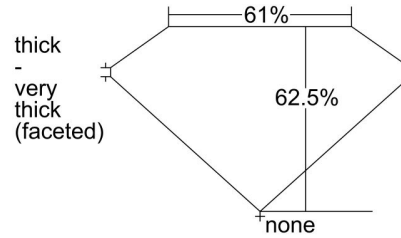

GIA NATURAL DIAMOND GRADING REPORT

March 06, 2024
 GIA Report Number 6485754732
 Shape and Cutting Style Pear Brilliant
 Measurements 8.73 x 5.55 x 3.47 mm

GRADING RESULTS

Carat Weight 1.01 carat
 Color Grade E
 Clarity Grade SI1

ADDITIONAL GRADING INFORMATION

Polish Excellent
 Symmetry Very Good
 Fluorescence Faint
 Inscription(s): GIA 6485754732

Comments: Clouds are not shown. Pinpoints are not shown.

PROPORTIONS

Profile not to actual proportions

CLARITY CHARACTERISTICS

KEY TO SYMBOLS*

- Crystal
- ~ Feather
- ∖ Needle

* Red symbols denote internal characteristics (inclusions). Green or black symbols denote external characteristics (blemishes). Diagram is an approximate representation of the diamond, and symbols shown indicate type, position, and approximate size of clarity characteristics. All clarity characteristics may not be shown. Details of finish are not shown.