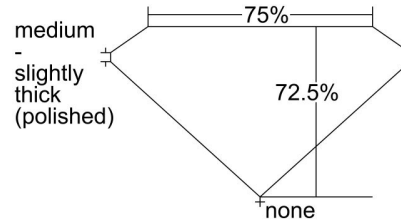

GIA NATURAL DIAMOND GRADING REPORT

March 08, 2024
 GIA Report Number 6485758072
 Shape and Cutting Style Square Modified Brilliant
 Measurements 7.95 x 7.90 x 5.73 mm

GRADING RESULTS

Carat Weight 3.01 carat
 Color Grade L
 Clarity Grade VS1

ADDITIONAL GRADING INFORMATION

Polish Excellent
 Symmetry Excellent
 Fluorescence None

Inscription(s): GIA 6485758072

Comments: Clouds are not shown. Pinpoints are not shown.

PROPORTIONS

Profile not to actual proportions

CLARITY CHARACTERISTICS

KEY TO SYMBOLS*

- Crystal
- ∖ Needle

* Red symbols denote internal characteristics (inclusions). Green or black symbols denote external characteristics (blemishes). Diagram is an approximate representation of the diamond, and symbols shown indicate type, position, and approximate size of clarity characteristics. All clarity characteristics may not be shown. Details of finish are not shown.