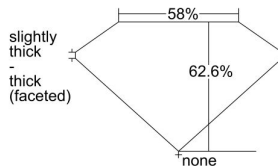

GIA®

FACSIMILE

GIA REPORT 6485775417

Verify this report at GIA.edu

GIA NATURAL DIAMOND DOSSIER®

March 08, 2024
GIA Report Number **6485775417**
Shape and Cutting Style ..... **Pear Brilliant**
Measurements ..... **6.14 x 3.66 x 2.29 mm**

GRADING RESULTS

Carat Weight ..... **0.30 carat**
Color Grade ..... **H**
Clarity Grade **VS2**

ADDITIONAL GRADING INFORMATION

Polish ..... **Excellent**
Symmetry ..... **Very Good**
Fluorescence ..... **None**
Clarity Characteristics ..... **Feather**
Inscription(s): **GIA 6485775417**

PROPORTIONS

Profile not to actual proportions

GRADING SCALES

GIA COLOR SCALE		GIA CLARITY SCALE			
COLORLESS	D	VERY VERY SLIGHTLY INCLUDED	FLAWLESS		
	E		INTERNALLY FLAWLESS		
	F	VERY SLIGHTLY INCLUDED	VVS₁		
	G		VVS₂		
	H		VS₁		
	NEAR COLORLESS	I	SLIGHTLY INCLUDED	VS₂	
		J		SI₁	
		FAINT	K	INCLUDED	SI₂
			L		I₁
			M		I₂
VERT LIGHT			N	INCLUDED	I₃
			O		
			P		
	Q				
LIGHT	R				
	S				
	T				
	U				
	V				
	Z