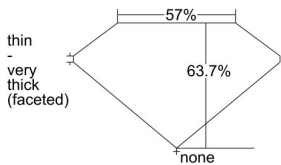

GIA®

FACSIMILE

GIA REPORT 6485775724

Verify this report at GIA.edu

GIA NATURAL DIAMOND DOSSIER®

March 08, 2024
GIA Report Number **6485775724**
Shape and Cutting Style ..... **Pear Brilliant**
Measurements ..... **7.82 x 4.83 x 3.08 mm**

GRADING RESULTS

Carat Weight ..... **0.70 carat**
Color Grade ..... **E**
Clarity Grade **VS1**

ADDITIONAL GRADING INFORMATION

Polish ..... **Very Good**
Symmetry ..... **Very Good**
Fluorescence ..... **None**
Clarity Characteristics..... **Indented Natural**
Inscription(s): **GIA 6485775724**

PROPORTIONS

Profile not to actual proportions

GRADING SCALES

GIA COLOR SCALE		GIA CLARITY SCALE			
COLORLESS	D	VERY VERY SLIGHTLY INCLUDED	FLAWLESS		
	E		INTERNALLY FLAWLESS		
	F		VVS₁		
	G		VVS₂		
	NEAR COLORLESS	H	VERY SLIGHTLY INCLUDED	VS₁	
		I		VS₂	
		FAINT	J	SLIGHTLY INCLUDED	I₁
			K		I₂
	L		I₃		
	M				
N					
O					
VERT LIGHT	P	INCLUDED			
	Q				
	R				
	S				
	T				
	U				
	V				
	W				
LIGHT	X				
	Y				
Z