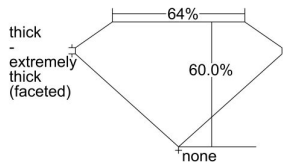

GIA®

FACSIMILE

GIA REPORT 6485789824

Verify this report at GIA.edu

GIA NATURAL DIAMOND DOSSIER®

March 11, 2024
GIA Report Number **6485789824**
Shape and Cutting Style ..... **Heart Brilliant**
Measurements ..... **4.63 x 4.84 x 2.90 mm**

GRADING RESULTS

Carat Weight ..... **0.40 carat**
Color Grade ..... **F**
Clarity Grade **S12**

ADDITIONAL GRADING INFORMATION

Polish ..... **Good**
Symmetry ..... **Very Good**
Fluorescence ..... **None**
Clarity Characteristics ..... **Feather**
Inscription(s): GIA 6485789824

PROPORTIONS

Profile not to actual proportions

GRADING SCALES

GIA COLOR SCALE		GIA CLARITY SCALE		
COLORLESS	D	VERY VERY SLIGHTLY INCLUDED	FLAWLESS	
	E		INTERNALLY FLAWLESS	
	F		VVS₁	
	NEAR COLORLESS	G	VVS₂	
		H	VERY SLIGHTLY INCLUDED	VS₁
		I		VS₂
		J	SLIGHTLY INCLUDED	S1₁
	K	S1₂		
	L	I₁		
	FAINT	M	INCLUDED	I₂
N		I₃		
O		LIGHT		
P				
Q				
R				
S				
T				
VERY LIGHT	U			
	V			
	W			
	X			
COLORLESS	Y			
	Z