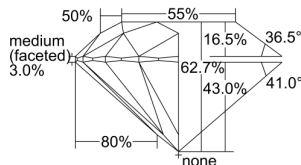

GIA®

FACSIMILE

GIA REPORT 6485826849

Verify this report at GIA.edu

GIA NATURAL DIAMOND DOSSIER®

March 15, 2024
GIA Report Number 6485826849
Shape and Cutting Style ..... Round Brilliant
Measurements ..... 4.36 - 4.38 x 2.74 mm

GRADING RESULTS

Carat Weight ..... 0.32 carat
Color Grade ..... E
Clarity Grade VS1
Cut Grade ..... Excellent

ADDITIONAL GRADING INFORMATION

Polish ..... Excellent
Symmetry ..... Excellent
Fluorescence ..... Faint
Clarity Characteristics ..... Cloud, Pinpoint
Inscription(s): GIA 6485826849

PROPORTIONS

Profile to actual proportions

GRADING SCALES

GIA COLOR SCALE	GIA CLARITY SCALE	GIA CUT SCALE	
D	FLAWLESS	EXCELLENT	
E	INTERNALLY FLAWLESS		
F		VVS₁	VERY GOOD
G	VVS₂		
H	VS₁	GOOD	
I	VS₂		
J	SI₁	FAIR	
K	SI₂		
L	I₁	POOR	
M	I₂		
N	I₃		
O			
P			
Q			
R			
S			
T			
U			
V			
W			
X			
Y			
Z