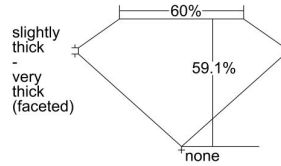

GIA®

FACSIMILE

GIA REPORT 6485827054

Verify this report at gia.edu

GIA NATURAL DIAMOND DOSSIER®

March 14, 2024
GIA Report Number 6485827054
Shape and Cutting Style ..... Heart Brilliant
Measurements ..... 5.06 x 6.14 x 3.63 mm

GRADING RESULTS

Carat Weight ..... 0.70 carat
Color Grade ..... K
Clarity Grade SI1

ADDITIONAL GRADING INFORMATION

Polish ..... Very Good
Symmetry ..... Very Good
Fluorescence ..... None
Clarity Characteristics ..... Feather, Crystal, Needle
Inscription(s): GIA 6485827054

PROPORTIONS

Profile not to actual proportions

GRADING SCALES

GIA COLOR SCALE		GIA CLARITY SCALE			
COLORLESS	D	VERY VERY SLIGHTLY INCLUDED	FLAWLESS		
	E		INTERNALLY FLAWLESS		
	F	VERY SLIGHTLY INCLUDED	VVS₁		
	G		VVS₂		
	H		VS₁		
	NEAR COLORLESS	I	SLIGHTLY INCLUDED	VS₂	
		J		SI₁	
		FAINT	K	INCLUDED	SI₂
			L		I₁
			M		I₂
VERT LIGHT	N	LIGHT	I₃		
	O				
	P				
	Q				
	R