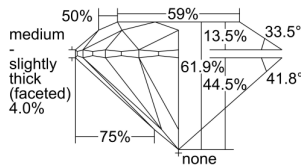

GIA®

FACSIMILE

GIA REPORT 6485846982

Verify this report at GIA.edu

GIA NATURAL DIAMOND DOSSIER®

March 18, 2024
GIA Report Number **6485846982**
Shape and Cutting Style ..... **Round Brilliant**
Measurements ..... **4.72 - 4.75 x 2.93 mm**

GRADING RESULTS

Carat Weight ..... **0.40 carat**
Color Grade ..... **E**
Clarity Grade **S11**
Cut Grade ..... **Excellent**

ADDITIONAL GRADING INFORMATION

Polish ..... **Excellent**
Symmetry ..... **Excellent**
Fluorescence ..... **None**
Clarity Characteristics..... **Cloud, Crystal**
Inscription(s): **GIA 6485846982**

PROPORTIONS

Profile to actual proportions

GRADING SCALES

GIA COLOR SCALE	GIA CLARITY SCALE	GIA CUT SCALE
D	FLAWLESS	EXCELLENT
E	FLAWLESS	
F	INTERNALLY FLAWLESS	VERY GOOD
G	FLAWLESS	
H	VVS₁	GOOD
I	VVS₂	
J	VS₁	FAIR
K	VS₂	
L	S1₁	POOR
M	S1₂	
N	I₁	
O	I₂	
P	I₃	
Q		
R		
S		
T		
U		
V		
W		
X		
Y		
Z