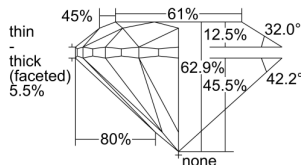

GIA®

FACSIMILE

GIA REPORT 6485860688

Verify this report at GIA.edu

GIA NATURAL DIAMOND DOSSIER®

March 20, 2024
GIA Report Number **6485860688**
Shape and Cutting Style ..... **Round Brilliant**
Measurements ..... **4.53 - 4.57 x 2.86 mm**

GRADING RESULTS

Carat Weight ..... **0.37 carat**
Color Grade ..... **F**
Clarity Grade **S11**
Cut Grade ..... **Very Good**

ADDITIONAL GRADING INFORMATION

Polish ..... **Excellent**
Symmetry ..... **Very Good**
Fluorescence ..... **None**
Clarity Characteristics ..... **Cloud**
Inscription(s): **GIA 6485860688**

PROPORTIONS

Profile to actual proportions

GRADING SCALES

GIA COLOR SCALE	GIA CLARITY SCALE	GIA CUT SCALE	
D	FLAWLESS	EXCELLENT	
E	INTERNALLY FLAWLESS		
F		VVS₁	VERY GOOD
G	VVS₂		
H	VS₁	GOOD	
I	VS₂		
J	S1₁	FAIR	
K	S1₂		
L	I₁	POOR	
M	I₂		
N	I₃		
O			
P			
Q			
R			
S			
T			
U			
V			
W			
X			
Y			
Z