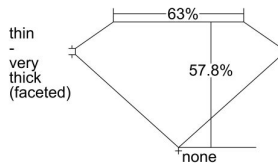

GIA®

FACSIMILE

GIA REPORT 6485876243

Verify this report at GIA.edu

GIA NATURAL DIAMOND DOSSIER®

March 20, 2024
GIA Report Number **6485876243**
Shape and Cutting Style ..... **Pear Brilliant**
Measurements ..... **5.70 x 3.78 x 2.18 mm**

GRADING RESULTS

Carat Weight ..... **0.30 carat**
Color Grade ..... **F**
Clarity Grade **S11**

ADDITIONAL GRADING INFORMATION

Polish ..... **Excellent**
Symmetry ..... **Very Good**
Fluorescence ..... **None**
Clarity Characteristics..... **Twinning Wisp**
Inscription(s): **GIA 6485876243**

PROPORTIONS

Profile not to actual proportions

GRADING SCALES

GIA COLOR SCALE		GIA CLARITY SCALE			
COLORLESS	D	VERY VERY SLIGHTLY INCLUDED	FLAWLESS		
	E		INTERNALLY FLAWLESS		
	F	VERY SLIGHTLY INCLUDED	VVS₁		
	G		VVS₂		
	H		VS₁		
	NEAR COLORLESS	I	SLIGHTLY INCLUDED	VS₂	
		J		S1₁	
		FAINT	K	INCLUDED	S1₂
			L		I₁
			M		I₂
VERT LIGHT	N	INCLUDED	I₃		
	O				
	P				
	Q				
	R				
	S				
	T				
LIGHT	U				
	V				
	W				
	X				
Y					
Z