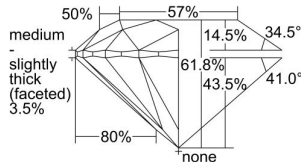

GIA®

FACSIMILE

GIA REPORT 6485895532

Verify this report at GIA.edu

GIA NATURAL DIAMOND DOSSIER®

March 26, 2024
GIA Report Number **6485895532**
Shape and Cutting Style ..... **Round Brilliant**
Measurements ..... **5.10 - 5.11 x 3.15 mm**

GRADING RESULTS

Carat Weight ..... **0.50 carat**
Color Grade ..... **K**
Clarity Grade **S11**
Cut Grade ..... **Excellent**

ADDITIONAL GRADING INFORMATION

Polish ..... **Excellent**
Symmetry ..... **Excellent**
Fluorescence ..... **Faint**
Clarity Characteristics ..... **Feather**
Inscription(s): **GIA 6485895532**

PROPORTIONS

Profile to actual proportions

GRADING SCALES

GIA COLOR SCALE	GIA CLARITY SCALE	GIA CUT SCALE	
D	FLAWLESS	EXCELLENT	
E	INTERNALLY FLAWLESS		
F		VVS₁	VERY GOOD
G	VVS₂		
H	VS₁	GOOD	
I	VS₂		
J	S1₁	FAIR	
K	S1₂		
L	I₁	POOR	
M	I₂		
N	I₃		
O			
P			
Q			
R			
S			
T			
U			
V			
W			
X			
Y			
Z