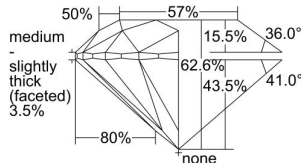

GIA®

FACSIMILE

GIA REPORT 6485931059

Verify this report at GIA.edu

GIA NATURAL DIAMOND DOSSIER®

March 27, 2024
GIA Report Number **6485931059**
Shape and Cutting Style ..... **Round Brilliant**
Measurements ..... **5.63 - 5.67 x 3.54 mm**

GRADING RESULTS

Carat Weight ..... **0.70 carat**
Color Grade ..... **F**
Clarity Grade **S11**
Cut Grade ..... **Excellent**

ADDITIONAL GRADING INFORMATION

Polish ..... **Excellent**
Symmetry ..... **Excellent**
Fluorescence ..... **None**
Clarity Characteristics..... **Cloud, Feather**
Inscription(s): **GIA 6485931059**

PROPORTIONS

Profile to actual proportions

GRADING SCALES

GIA COLOR SCALE	GIA CLARITY SCALE	GIA CUT SCALE	
D	FLAWLESS	EXCELLENT	
E	INTERNALLY FLAWLESS		
F		VVS₁	VERY GOOD
G	VVS₂		
H	VS₁	GOOD	
I	VS₂		
J	S1₁	FAIR	
K	S1₂		
L	I₁	POOR	
M	I₂		
N	I₃		
O			
P			
Q			
R			
S			
T			
U			
V			
W			
X			
Y			
Z