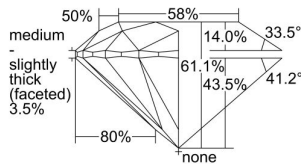

GIA®

FACSIMILE

GIA REPORT 6485932995

Verify this report at GIA.edu

GIA NATURAL DIAMOND DOSSIER®

March 27, 2024
GIA Report Number **6485932995**
Shape and Cutting Style ..... **Round Brilliant**
Measurements ..... **5.18 - 5.21 x 3.17 mm**

GRADING RESULTS

Carat Weight ..... **0.52 carat**
Color Grade ..... **F**
Clarity Grade **VS1**
Cut Grade ..... **Excellent**

ADDITIONAL GRADING INFORMATION

Polish ..... **Excellent**
Symmetry ..... **Excellent**
Fluorescence ..... **None**
Clarity Characteristics..... **Cloud, Pinpoint**
Inscription(s): **GIA 6485932995**

PROPORTIONS

Profile to actual proportions

GRADING SCALES

GIA COLOR SCALE	GIA CLARITY SCALE	GIA CUT SCALE	
D	FLAWLESS	EXCELLENT	
E	INTERNALLY FLAWLESS		
F		VVS₁	VERY GOOD
G	VVS₂		
H	VS₁	GOOD	
I	VS₂		
J	SI₁	FAIR	
K	SI₂		
L	I₁	POOR	
M	I₂		
N	I₃		
O			
P			
Q			
R			
S			
T			
U			
V			
W			
X			
Y			
Z