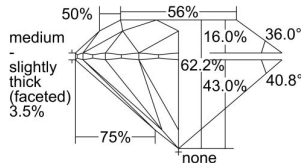

GIA®

FACSIMILE

GIA REPORT 6485937486

Verify this report at GIA.edu

GIA NATURAL DIAMOND DOSSIER®

March 29, 2024
GIA Report Number **6485937486**
Shape and Cutting Style ..... **Round Brilliant**
Measurements ..... **4.30 - 4.33 x 2.68 mm**

GRADING RESULTS

Carat Weight ..... **0.30 carat**
Color Grade ..... **E**
Clarity Grade **S11**
Cut Grade ..... **Excellent**

ADDITIONAL GRADING INFORMATION

Polish ..... **Excellent**
Symmetry ..... **Excellent**
Fluorescence ..... **None**
Clarity Characteristics..... **Feather, Cloud**
Inscription(s): **GIA 6485937486**

PROPORTIONS

Profile to actual proportions

GRADING SCALES

GIA COLOR SCALE	GIA CLARITY SCALE	GIA CUT SCALE
D	FLAWLESS	EXCELLENT
E	INTERNALLY FLAWLESS	
F	VVS₁	VERY GOOD
G		
H	VS₁	GOOD
I		
J	VS₂	FAIR
K		
L	SI₁	POOR
M		
N	I₁	
O		
P	I₂	
Q		
R	I₃	
S		
T		
U		
V		
W		
X		
Y		
Z