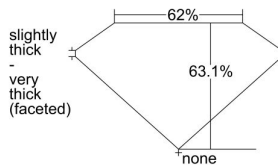

GIA®

FACSIMILE

GIA REPORT 6485946380

Verify this report at GIA.edu

GIA NATURAL DIAMOND DOSSIER®

March 28, 2024
GIA Report Number **6485946380**
Shape and Cutting Style ..... **Pear Brilliant**
Measurements ..... **7.88 x 5.18 x 3.27 mm**

GRADING RESULTS

Carat Weight ..... **0.80 carat**
Color Grade ..... **H**
Clarity Grade **S11**

ADDITIONAL GRADING INFORMATION

Polish ..... **Excellent**
Symmetry ..... **Excellent**
Fluorescence ..... **None**
Clarity Characteristics ..... **Cloud**
Inscription(s): **GIA 6485946380**

PROPORTIONS

Profile not to actual proportions

GRADING SCALES

GIA COLOR SCALE		GIA CLARITY SCALE			
COLORLESS	D	VERY VERY SLIGHTLY INCLUDED	FLAWLESS		
	E		INTERNALLY FLAWLESS		
	F	VERY SLIGHTLY INCLUDED	VVS₁		
	G		VVS₂		
	H		VS₁		
	NEAR COLORLESS	I	SLIGHTLY INCLUDED	VS₂	
		J		S1₁	
		FAINT	K	INCLUDED	S1₂
			L		I₁
			M		I₂
VERT LIGHT	N	INCLUDED	I₃		
	O				
	P				
	Q				
	R				
	S				
LIGHT	T				
	U				
	V				
	W				
	X				
	Y				
	Z