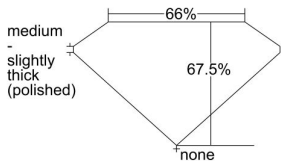

GIA®

FACSIMILE

GIA REPORT 6485958744

Verify this report at GIA.edu

GIA NATURAL DIAMOND DOSSIER®

April 01, 2024
GIA Report Number **6485958744**
Shape and Cutting Style ..... **Cut-Cornered Rectangular Modified Brilliant**
Measurements ..... **4.40 x 3.49 x 2.36 mm**

GRADING RESULTS

Carat Weight ..... **0.30 carat**
Color Grade ..... **D**
Clarity Grade **VVS1**

ADDITIONAL GRADING INFORMATION

Polish ..... **Excellent**
Symmetry ..... **Very Good**
Fluorescence ..... **None**
Clarity Characteristics..... **Cloud, Pinpoint, Feather**
Inscription(s): **GIA 6485958744**

PROPORTIONS

Profile not to actual proportions

GRADING SCALES

GIA COLOR SCALE		GIA CLARITY SCALE				
COLORLESS	D	VERY VERY SLIGHTLY INCLUDED	FLAWLESS			
	E		INTERNALLY FLAWLESS			
	F		VVS₁			
	G		VVS₂			
	NEAR COLORLESS	H	VERY SLIGHTLY INCLUDED	VS₁		
		I		VS₂		
		FAINT	J	SLIGHTLY INCLUDED	S₁	
			K		S₂	
			L		I₁	
			VERT LIGHT	M	INCLUDED	I₂
N	I₃					
O						
LIGHT	P					
	Q					
	R					
	S					
	T					
	Z