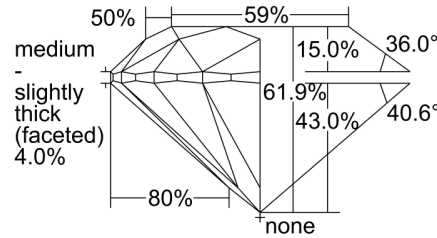

GIA NATURAL DIAMOND GRADING REPORT

April 01, 2024  
 GIA Report Number ..... 6485964681  
 Shape and Cutting Style ..... Round Brilliant  
 Measurements ..... 7.61 - 7.66 x 4.73 mm

GRADING RESULTS

Carat Weight ..... 1.73 carat  
 Color Grade ..... I  
 Clarity Grade ..... VS2  
 Cut Grade ..... Excellent

PROPORTIONS

Profile to actual proportions

CLARITY CHARACTERISTICS

KEY TO SYMBOLS\*

- Crystal
- ⊗ Cloud
- Pinpoint

\* Red symbols denote internal characteristics (inclusions). Green or black symbols denote external characteristics (blemishes). Diagram is an approximate representation of the diamond, and symbols shown indicate type, position, and approximate size of clarity characteristics. All clarity characteristics may not be shown. Details of finish are not shown.