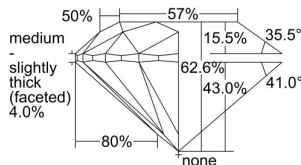

GIA®

FACSIMILE

GIA REPORT 6485968724

Verify this report at GIA.edu

GIA NATURAL DIAMOND DOSSIER®

April 01, 2024
GIA Report Number **6485968724**
Shape and Cutting Style ..... **Round Brilliant**
Measurements ..... **4.24 - 4.27 x 2.66 mm**

GRADING RESULTS

Carat Weight ..... **0.30 carat**
Color Grade ..... **I**
Clarity Grade **S11**
Cut Grade ..... **Excellent**

ADDITIONAL GRADING INFORMATION

Polish ..... **Excellent**
Symmetry ..... **Excellent**
Fluorescence ..... **Faint**
Clarity Characteristics ..... **Crystal, Feather**
Inscription(s): **GIA 6485968724**

PROPORTIONS

Profile to actual proportions

GRADING SCALES

GIA COLOR SCALE

COLOURESS	D
	E
	F
	G
	H
	I
	J
NEAR COLOURESS	K
	L
FAINT	M
	N
	O
	P
	Q
VERY LIGHT	R
	S
	T
	U
	V
	W
	X
	Y
LIGHT	Z

GIA CLARITY SCALE

FLAWLESS	VERY VERY SLIGHTLY INCLUDED	VVS₁	VVS₂		
				VS₁	VS₂
INTERNALLY FLAWLESS	VERY SLIGHTLY INCLUDED	SI₁	SI₂		
				I₁	I₂
FLAWLESS	INCLUDED	I₃			

GIA CUT SCALE

EXCELLENT
VERY GOOD
GOOD
FAIR
POOR