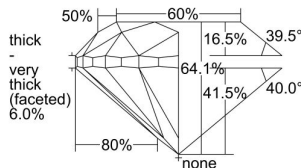

GIA®

FACSIMILE

GIA REPORT 6485969646

Verify this report at GIA.edu

GIA NATURAL DIAMOND DOSSIER®

April 01, 2024
GIA Report Number **6485969646**
Shape and Cutting Style ..... **Round Brilliant**
Measurements ..... **4.14 - 4.17 x 2.67 mm**

GRADING RESULTS

Carat Weight ..... **0.30 carat**
Color Grade ..... **H**
Clarity Grade **S11**
Cut Grade ..... **Good**

ADDITIONAL GRADING INFORMATION

Polish ..... **Excellent**
Symmetry ..... **Excellent**
Fluorescence ..... **None**
Clarity Characteristics ..... **Cloud**
Inscription(s): **GIA 6485969646**

PROPORTIONS

Profile to actual proportions

GRADING SCALES

GIA COLOR SCALE

COLOREDNESS	D
	E
	F
	G
	H
	I
	J
NEAR COLORLESS	K
	L
Faint	M
	N
	O
	P
	Q
	R
	S
	T
	U
	V
	W
	X
	Y
Light	Z

GIA CLARITY SCALE

FLAWLESS	VERY VERY SLIGHTLY INCLUDED	VVS₁	VVS₂	VS₁	VS₂	S1₁	S1₂	I₁	I₂	I₃	
											INTERNALLY FLAWLESS

GIA CUT SCALE

EXCELLENT
VERY GOOD
GOOD
FAIR
POOR