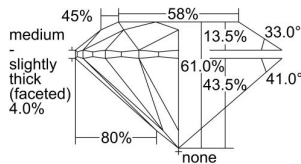

GIA®

FACSIMILE

GIA REPORT 6485977259

Verify this report at GIA.edu

GIA NATURAL DIAMOND DOSSIER®

April 02, 2024
GIA Report Number **6485977259**
Shape and Cutting Style ..... **Round Brilliant**
Measurements ..... **3.66 - 3.69 x 2.24 mm**

GRADING RESULTS

Carat Weight ..... **0.18 carat**
Color Grade ..... **G**
Clarity Grade **VS1**
Cut Grade ..... **Excellent**

ADDITIONAL GRADING INFORMATION

Polish ..... **Very Good**
Symmetry ..... **Very Good**
Fluorescence ..... **None**
Clarity Characteristics ..... **Crystal**
Inscription(s): **GIA 6485977259**

PROPORTIONS

Profile to actual proportions

GRADING SCALES

GIA COLOR SCALE	GIA CLARITY SCALE	GIA CUT SCALE	
D	FLAWLESS	EXCELLENT	
E	INTERNALLY FLAWLESS		
F		VVS₁	VERY GOOD
G	VVS₂		
H	VS₁	GOOD	
I	VS₂		
J	SI₁	FAIR	
K	SI₂		
L	I₁	POOR	
M			
N			
O	I₂		
P			
Q	I₃		
R			
S			
T			
U			
V			
W			
X			
Y			
Z