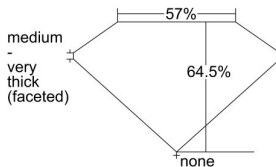

GIA®

FACSIMILE

GIA REPORT 6485988731

Verify this report at GIA.edu

GIA NATURAL DIAMOND DOSSIER®

April 10, 2024
GIA Report Number **6485988731**
Shape and Cutting Style ..... **Pear Brilliant**
Measurements ..... **4.79 x 3.18 x 2.05 mm**

GRADING RESULTS

Carat Weight ..... **0.18 carat**
Color Grade ..... **H**
Clarity Grade **S11**

ADDITIONAL GRADING INFORMATION

Polish ..... **Good**
Symmetry ..... **Good**
Fluorescence ..... **None**
Clarity Characteristics ..... **Twinning Wisp**
Inscription(s): **GIA 6485988731**

PROPORTIONS

Profile not to actual proportions

GRADING SCALES

GIA COLOR SCALE		GIA CLARITY SCALE			
COLORLESS	D	VERY VERY SLIGHTLY INCLUDED	FLAWLESS		
	E		INTERNALLY FLAWLESS		
	F		VVS₁		
	G		VVS₂		
	NEAR COLORLESS	H	VERY SLIGHTLY INCLUDED	VS₁	
		I		VS₂	
		FAINT	J	SLIGHTLY INCLUDED	S1₁
			K		S1₂
	L		I₁		
	VERT LIGHT		M	INCLUDED	I₂
N			I₃		
O					
P					
LIGHT	Q				
	R				
	S				
	T				
	U				
	V				
W					
X					
Y					
Z