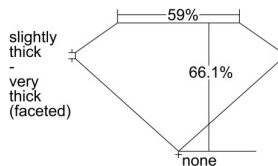

GIA®

FACSIMILE

GIA REPORT 6485988763

Verify this report at GIA.edu

GIA NATURAL DIAMOND DOSSIER®

April 10, 2024
GIA Report Number **6485988763**
Shape and Cutting Style ..... **Pear Brilliant**
Measurements ..... **4.66 x 3.11 x 2.05 mm**

GRADING RESULTS

Carat Weight ..... **0.18 carat**
Color Grade ..... **H**
Clarity Grade **VVS1**

ADDITIONAL GRADING INFORMATION

Polish ..... **Good**
Symmetry ..... **Good**
Fluorescence ..... **Faint**
Clarity Characteristics..... **Feather, Chip**
Inscription(s): **GIA 6485988763**

PROPORTIONS

Profile not to actual proportions

GRADING SCALES

GIA COLOR SCALE		GIA CLARITY SCALE		
COLORLESS	D	VERY VERY SLIGHTLY INCLUDED	FLAWLESS	
	E		INTERNALLY FLAWLESS	
	F		VVS₁	
	G		VVS₂	
	NEAR COLORLESS	H	VERY SLIGHTLY INCLUDED	VS₁
		I		VS₂
		J	SLIGHTLY INCLUDED	S₁
		K		S₂
	L	I₁		
	M	I₂		
FAINT	N	INCLUDED	I₃	
	O			
	P			
	Q			
	R			
	S			
VERT LIGHT	T			
	U			
	V			
	W			
	X			
	Y			
LIGHT	Z