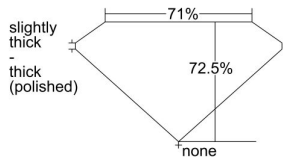

GIA®

FACSIMILE

GIA REPORT 6485994425

Verify this report at GIA.edu

GIA NATURAL DIAMOND DOSSIER®

April 04, 2024
GIA Report Number **6485994425**
Shape and Cutting Style ..... **Square Modified Brilliant**
Measurements ..... **4.45 x 4.39 x 3.18 mm**

GRADING RESULTS

Carat Weight ..... **0.53 carat**
Color Grade ..... **E**
Clarity Grade **VS1**

ADDITIONAL GRADING INFORMATION

Polish ..... **Excellent**
Symmetry ..... **Very Good**
Fluorescence ..... **None**
Clarity Characteristics ..... **Feather, Cloud, Pinpoint**
Inscription(s): **GIA 6485994425**

PROPORTIONS

Profile not to actual proportions

GRADING SCALES

GIA COLOR SCALE		GIA CLARITY SCALE			
COLORLESS	D	VERY VERY SLIGHTLY INCLUDED	FLAWLESS		
	E		INTERNALLY FLAWLESS		
	F		VS₁		
	NEAR COLORLESS	G	VERY SLIGHTLY INCLUDED	VS₂	
		H		VS₁	
		FAINT	I	SLIGHTLY INCLUDED	VS₂
			J		SI₁
			K		SI₂
	VERT LIGHT	L	INCLUDED	I₁	
		M		I₂	
N		I₃			
O					
P					
Q					
R					
LIGHT	S				
	T				
	U				
	V				
	W				
X					
Y					
Z