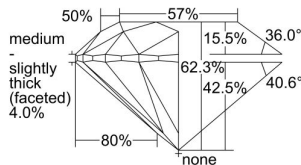

GIA®

FACSIMILE

GIA REPORT 6485994757

Verify this report at GIA.edu

GIA NATURAL DIAMOND DOSSIER®

April 04, 2024
GIA Report Number **6485994757**
Shape and Cutting Style ..... **Round Brilliant**
Measurements ..... **5.73 - 5.76 x 3.58 mm**

GRADING RESULTS

Carat Weight ..... **0.73 carat**
Color Grade ..... **I**
Clarity Grade **VVS1**
Cut Grade ..... **Excellent**

ADDITIONAL GRADING INFORMATION

Polish ..... **Excellent**
Symmetry ..... **Excellent**
Fluorescence ..... **None**
Clarity Characteristics ..... **Pinpoint**
Inscription(s): **GIA 6485994757**

PROPORTIONS

Profile to actual proportions