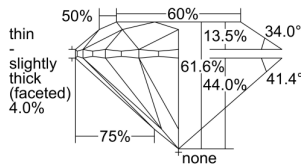

GIA®

FACSIMILE

GIA REPORT 6485994982

Verify this report at GIA.edu

GIA NATURAL DIAMOND DOSSIER®

April 03, 2024
GIA Report Number **6485994982**
Shape and Cutting Style ..... **Round Brilliant**
Measurements ..... **4.26 - 4.30 x 2.64 mm**

GRADING RESULTS

Carat Weight ..... **0.30 carat**
Color Grade ..... **E**
Clarity Grade **VS1**
Cut Grade ..... **Excellent**

ADDITIONAL GRADING INFORMATION

Polish ..... **Excellent**
Symmetry ..... **Very Good**
Fluorescence ..... **None**
Clarity Characteristics..... **Crystal, Pinpoint**
Inscription(s): **GIA 6485994982**

PROPORTIONS

Profile to actual proportions

GRADING SCALES

GIA COLOR SCALE	GIA CLARITY SCALE	GIA CUT SCALE	
D	FLAWLESS	EXCELLENT	
E	INTERNALLY FLAWLESS		
F		VVS₁	VERY GOOD
G	VVS₂		
H	VS₁	GOOD	
I	VS₂		
J	SI₁	FAIR	
K	SI₂		
L	I₁	POOR	
M			
N			
O	I₂		
P			
Q	I₃		
R			
S			
T			
U			
V			
W			
X			
Y			
Z