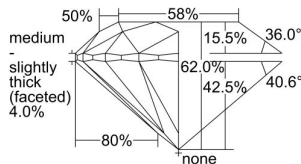

GIA®

FACSIMILE

GIA REPORT 6485999959

Verify this report at GIA.edu

GIA NATURAL DIAMOND DOSSIER®

April 04, 2024
GIA Report Number 6485999959
Shape and Cutting Style ..... Round Brilliant
Measurements ..... 4.55 - 4.59 x 2.83 mm

GRADING RESULTS

Carat Weight ..... 0.37 carat
Color Grade ..... H
Clarity Grade VS1
Cut Grade ..... Excellent

ADDITIONAL GRADING INFORMATION

Polish ..... Excellent
Symmetry ..... Excellent
Fluorescence ..... Very Strong Blue
Clarity Characteristics ..... Crystal, Cloud, Pinpoint
Inscription(s): GIA 6485999959

PROPORTIONS

Profile to actual proportions

GRADING SCALES

GIA COLOR SCALE	GIA CLARITY SCALE	GIA CUT SCALE
COLOURLESS	FLAWLESS	EXCELLENT
D	INTERNALLY FLAWLESS	
E	VVS₁	VERY GOOD
F		
G	VS₁	GOOD
H		
I	SI₁	FAIR
J		
K	I₁	POOR
L		
M	I₂	
N		
O	I₃	
P		
VERY LIGHT		
R		
S		
T		
U		
V		
W		
X		
Y		
Z