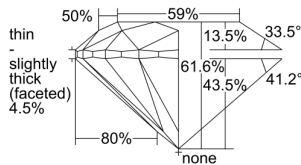

GIA®

FACSIMILE

GIA REPORT 6491008760

Verify this report at GIA.edu

GIA NATURAL DIAMOND DOSSIER®

April 08, 2024
GIA Report Number **6491008760**
Shape and Cutting Style ..... **Round Brilliant**
Measurements ..... **5.68 - 5.72 x 3.51 mm**

GRADING RESULTS

Carat Weight ..... **0.71 carat**
Color Grade ..... **E**
Clarity Grade **VS1**
Cut Grade ..... **Excellent**

ADDITIONAL GRADING INFORMATION

Polish ..... **Excellent**
Symmetry ..... **Excellent**
Fluorescence ..... **None**
Clarity Characteristics..... **Cloud, Indented Natural**
Inscription(s): **GIA 6491008760**

PROPORTIONS

Profile to actual proportions

GRADING SCALES

GIA COLOR SCALE	GIA CLARITY SCALE	GIA CUT SCALE	
D	FLAWLESS	EXCELLENT	
E	INTERNALLY FLAWLESS		
F		VVS₁	VERY GOOD
G	VVS₂		
H	VS₁	GOOD	
I	VS₂		
J	SI₁	FAIR	
K	SI₂		
L	I₁	POOR	
M	I₂		
N	I₃		
O			
P			
Q			
R			
S			
T			
U			
V			
W			
X			
Y			
Z