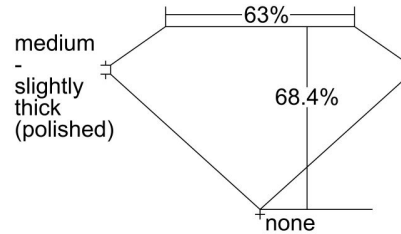

PROPORTIONS

Profile not to actual proportions