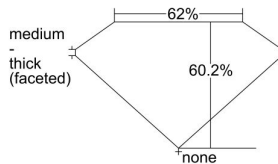

GIA®

FACSIMILE

GIA REPORT 6491057649

Verify this report at GIA.edu

GIA NATURAL DIAMOND DOSSIER®

April 15, 2024
GIA Report Number **6491057649**
Shape and Cutting Style ..... **Marquise Brilliant**
Measurements ..... **9.03 x 4.73 x 2.85 mm**

GRADING RESULTS

Carat Weight ..... **0.71 carat**
Color Grade ..... **G**
Clarity Grade **S11**

ADDITIONAL GRADING INFORMATION

Polish ..... **Excellent**
Symmetry ..... **Very Good**
Fluorescence ..... **None**
Clarity Characteristics ..... **Crystal**
Inscription(s): GIA 6491057649

PROPORTIONS

Profile not to actual proportions

GRADING SCALES

GIA COLOR SCALE		GIA CLARITY SCALE			
COLORLESS	D	VERY VERY SLIGHTLY INCLUDED	FLAWLESS		
	E		INTERNALLY FLAWLESS		
	F	VERY SLIGHTLY INCLUDED	VVS₁		
	G		VVS₂		
	H		VS₁		
	NEAR COLORLESS	I	SLIGHTLY INCLUDED	VS₂	
		J		S1₁	
		FAINT	K	INCLUDED	S1₂
			L		I₁
			M		I₂
VERT LIGHT	N	LIGHT	I₃		
	O				
	P				
	Q				
	R