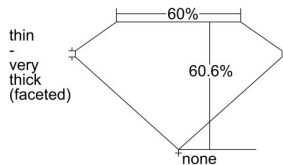

GIA®

FACSIMILE

GIA REPORT 6491062452

Verify this report at GIA.edu

GIA NATURAL DIAMOND DOSSIER®

April 11, 2024
GIA Report Number **6491062452**
Shape and Cutting Style ..... **Heart Brilliant**
Measurements ..... **4.79 x 5.51 x 3.34 mm**

GRADING RESULTS

Carat Weight ..... **0.50 carat**
Color Grade ..... **G**
Clarity Grade **S11**

ADDITIONAL GRADING INFORMATION

Polish ..... **Excellent**
Symmetry ..... **Very Good**
Fluorescence ..... **Medium Blue**
Clarity Characteristics ..... **Feather**
Inscription(s): GIA 6491062452

PROPORTIONS

Profile not to actual proportions

GRADING SCALES

GIA COLOR SCALE		GIA CLARITY SCALE			
COLORLESS	D	VERY VERY SLIGHTLY INCLUDED	FLAWLESS		
	E		INTERNALLY FLAWLESS		
	F		VVS₁		
	G		VVS₂		
	NEAR COLORLESS		H	VERY SLIGHTLY INCLUDED	VS₁
			I		VS₂
	FAINT		J	SLIGHTLY INCLUDED	S1₁
			K		S1₂
			L		I₁
			M		I₂
N		I₃			
VERT LIGHT		O	INCLUDED		
		P			
		Q			
	R				
	S				
	T				
LIGHT	U				
	V				
	W				
	X				
Y					
Z