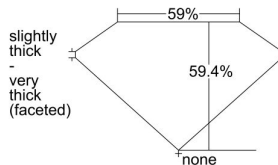

GIA®

FACSIMILE

GIA REPORT 6491063518

Verify this report at GIA.edu

GIA NATURAL DIAMOND DOSSIER®

April 12, 2024
GIA Report Number **6491063518**
Shape and Cutting Style ..... **Heart Brilliant**
Measurements ..... **4.16 x 4.93 x 2.92 mm**

GRADING RESULTS

Carat Weight ..... **0.35 carat**
Color Grade ..... **H**
Clarity Grade **S11**

ADDITIONAL GRADING INFORMATION

Polish ..... **Excellent**
Symmetry ..... **Very Good**
Fluorescence ..... **Faint**
Clarity Characteristics ..... **Feather**
Inscription(s): **GIA 6491063518**

PROPORTIONS

Profile not to actual proportions

GRADING SCALES

GIA COLOR SCALE		GIA CLARITY SCALE		
NEAR COLORLESS	D	VERY VERY SLIGHTLY INCLUDED	FLAWLESS	
	E		INTERNALLY FLAWLESS	
	F		VVS₁	
	G		VVS₂	
	FAINT	H	VERY SLIGHTLY INCLUDED	VS₁
		I		VS₂
		J	SLIGHTLY INCLUDED	S1₁
		K		S1₂
	LIGHT	L	INCLUDED	I₁
		M		I₂
N		I₃		
O				
P				
Q				
R				
S				
T				
U				
V				
W				
X				
Y				
Z