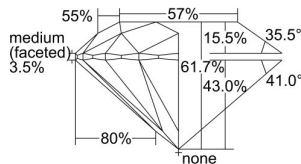

GIA®

FACSIMILE

GIA REPORT 6491093639

Verify this report at GIA.edu

GIA NATURAL DIAMOND DOSSIER®

April 19, 2024
GIA Report Number **6491093639**
Shape and Cutting Style ..... **Round Brilliant**
Measurements ..... **4.70 - 4.71 x 2.90 mm**

GRADING RESULTS

Carat Weight ..... **0.39 carat**
Color Grade ..... **J**
Clarity Grade **VS1**
Cut Grade ..... **Excellent**

ADDITIONAL GRADING INFORMATION

Polish ..... **Excellent**
Symmetry ..... **Excellent**
Fluorescence ..... **Strong Blue**
Clarity Characteristics..... **Crystal, Needle, Pinpoint**
Inscription(s): **GIA 6491093639**

PROPORTIONS

Profile to actual proportions

GRADING SCALES

GIA COLOR SCALE	GIA CLARITY SCALE	GIA CUT SCALE	
D	FLAWLESS	EXCELLENT	
E	INTERNALLY FLAWLESS		
F		VVS₁	VERY GOOD
G	VVS₂		
H	VS₁	GOOD	
I	VS₂		
J	SI₁	FAIR	
K	SI₂		
L	I₁	POOR	
M	I₂		
N	I₃		
O			
P			
Q			
R			
S			
T			
U			
V			
W			
X			
Y			
Z