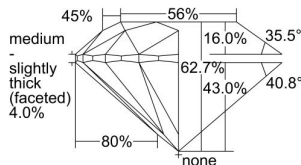

GIA®

FACSIMILE

GIA REPORT 6491103314

Verify this report at GIA.edu

GIA NATURAL DIAMOND DOSSIER®

April 24, 2024
GIA Report Number 6491103314
Shape and Cutting Style ..... Round Brilliant
Measurements ..... 4.47 - 4.50 x 2.82 mm

GRADING RESULTS

Carat Weight ..... 0.35 carat
Color Grade ..... D
Clarity Grade VS1
Cut Grade ..... Excellent

ADDITIONAL GRADING INFORMATION

Polish ..... Excellent
Symmetry ..... Excellent
Fluorescence ..... None
Clarity Characteristics ..... Cloud, Pinpoint
Inscription(s): GIA 6491103314

PROPORTIONS

Profile to actual proportions

GRADING SCALES

GIA COLOR SCALE	GIA CLARITY SCALE	GIA CUT SCALE	
COLOURLESS	FLAWLESS	EXCELLENT	
D	INTERNALLY FLAWLESS		
E	VERY VERY SLIGHTLY INCLUDED	VERY GOOD	
F			VVS₁
G		VVS₂	
H		VS₁	
I	GOOD	GOOD	
J			VS₂
K	SLIGHTLY INCLUDED	FAIR	
L			SI₁
M		SI₂	
N		POOR	
O	I₁		
P	I₂		
Q	I₃		
R			
S			
T			
U			
V			
W			
X			
Y			
Z